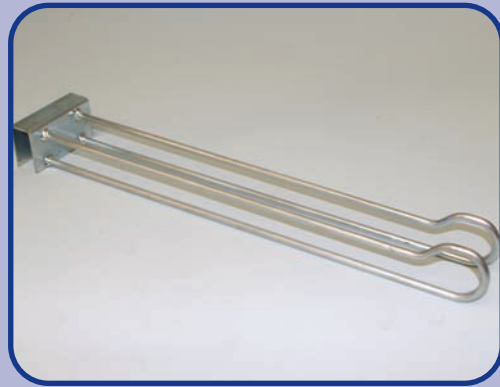

## DISPLAY HOOKS:

100 mm  
150mm  
200mm  
250mm  
300mm  
350mm  
400mm

**SQUARE BAR HOOKSPADE HOOK**

Sizes:

400mm  
450mm  
500mm

50mm  
75mm  
100mm  
150mm  
200mm  
250mm  
300mm

**WIRE BACK PEG BOARD HOOKPLATE BACK PEG BOARD HOOK**

Sizes:

50mm  
75mm  
100mm  
150mm  
200mm  
250mm  
300mm

50mm  
75mm  
100mm  
150mm  
200mm  
250mm  
300mm

**TRACKING PEG BOARD HOOKGOOSE NECK HOOK**

Sizes:

12 slot  
20 slot

**SLATWALL HOOKWIRE MESH HOOK**

Sizes:

50mm  
75mm  
100mm  
150mm  
200mm  
250mm  
300mm