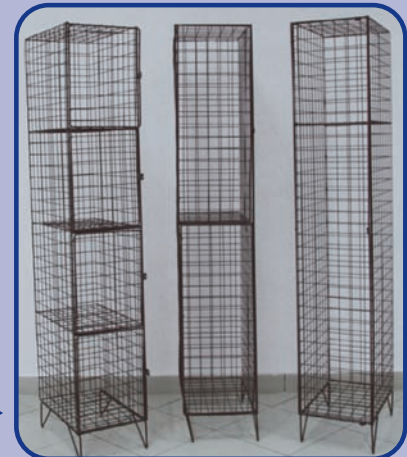

WIRE WORK

GRAVITY FEEDER

Sizes:
457mm diameter
610mm diameter
914mm diameter

SHELF BASKET

Sizes:
914mm x 305mm 914mm x 457mm
914mm x 381mm 914mm x 610mm

DUMP DISPLAY – ROUND AND SQUARE

WIRE DISPLAY STAND

Sizes:
750mm high x 900mm deep x 450mm wide unless otherwise specified.

Depth x 152mm
Depth x 229mm
Depth x 305mm
Depth x 381mm
Depth x 457mm
Depth x 533mm
Depth x 610mm

WIRE SURROUND
914mm wide.

STACK BASKET

900mm wide x 450mm deep x 350mm high

WIRE / SOLID LOCKERS
1 Door, 2 Door, 3 Door, 4 Door.

FLOOR / BULK DISPLAY PLATFORMS

VARIOUS FINISHES