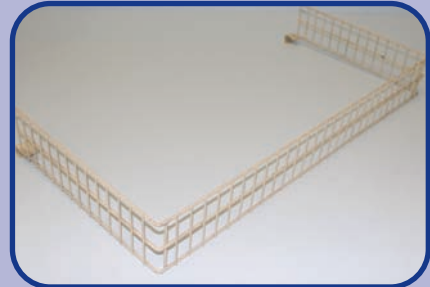

WIRE WORK

GRAVITY FEEDER

Sizes:
457mm diameter
610mm diameter
914mm diameter

SHELF BASKET

Sizes:
914mm x 305mm 914mm x 457mm
914mm x 381mm 914mm x 610mm

DUMP DISPLAY – ROUND AND SQUARE

WIRE DISPLAY STAND

Sizes:
750mm high x 900mm deep x 450mm wide unless otherwise specified.

Depth x 152mm
Depth x 229mm
Depth x 305mm
Depth x 381mm
Depth x 457mm
Depth x 533mm
Depth x 610mm

WIRE SURROUND
914mm wide.

STACK BASKET

900mm wide x 450mm deep x 350mm high

WIRE / SOLID LOCKERS
1 Door, 2 Door, 3 Door, 4 Door.

FLOOR / BULK DISPLAY PLATFORMS

VARIOUS FINISHES