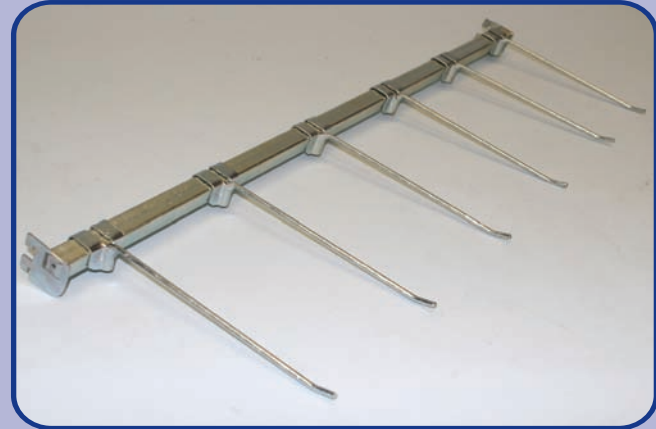

RETAIL SHELVING

ACCESSORIES:

TRACKING UTILITY BAR

914mm width x 305mm depth
 914mm width x 381mm depth
 914mm width x 457mm depth
 914mm width x 610mm depth

UTILITY BAR

Standard to suit gondola unit.

STEEL INFILL PANEL

To suit shelving units.

1219mm high
 2134mm high
 1525mm high
 2438mm high
 1829mm high

MELAMINE INFILL PANEL

SHELF BIN

914mm width x 305mm depth
 914mm width x 381mm depth
 914mm width x 457mm depth
 914mm width x 610mm depth

LIMITED COLOUR CHOICES AVAILABLE.

STEEL PEG PANEL

To suit shelving units.

1219mm high
 2134mm high
 1525mm high
 2438mm high
 1829mm high

MASONITE PEG PANEL

HEADER BOARD

To suit all shelving units.