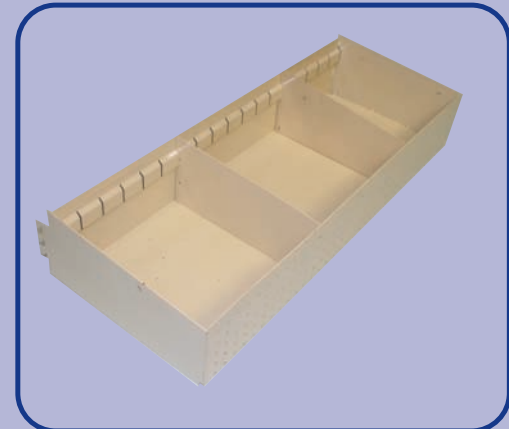

RETAIL SHELVING

ACCESSORIES:

TRACKING UTILITY BAR

914mm width x 305mm depth
 914mm width x 381mm depth
 914mm width x 457mm depth
 914mm width x 610mm depth

UTILITY BAR

Standard to suit gondola unit.

STEEL INFILL PANEL

To suit shelving units.

1219mm high
 2134mm high
 1525mm high
 2438mm high
 1829mm high

MELAMINE INFILL PANEL

SHELF BIN

914mm width x 305mm depth
 914mm width x 381mm depth
 914mm width x 457mm depth
 914mm width x 610mm depth

LIMITED COLOUR CHOICES AVAILABLE.

STEEL PEG PANEL

To suit shelving units.

1219mm high
 2134mm high
 1525mm high
 2438mm high
 1829mm high

MASONITE PEG PANEL

HEADER BOARD

To suit all shelving units.