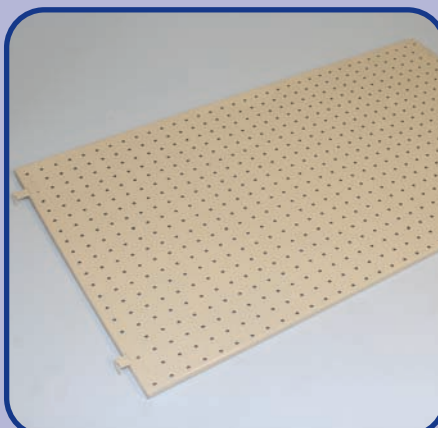

RETAIL SHELVING

ACCESSORIES:

TRACKING UTILITY BAR

914mm width x 305mm depth
 914mm width x 381mm depth
 914mm width x 457mm depth
 914mm width x 610mm depth

UTILITY BAR

Standard to suit gondola unit.

STEEL INFILL PANEL

To suit shelving units.

1219mm high
 2134mm high
 1525mm high
 2438mm high
 1829mm high

MELAMINE INFILL PANEL

SHELF BIN

914mm width x 305mm depth
 914mm width x 381mm depth
 914mm width x 457mm depth
 914mm width x 610mm depth

LIMITED COLOUR CHOICES AVAILABLE.

STEEL PEG PANEL

To suit shelving units.

1219mm high
 2134mm high
 1525mm high
 2438mm high
 1829mm high

MASONITE PEG PANEL

HEADER BOARD

To suit all shelving units.