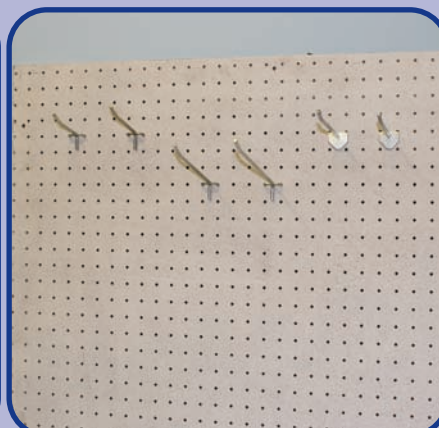

RETAIL SHELVING

ACCESSORIES:

TRACKING UTILITY BAR

914mm width x 305mm depth
 914mm width x 381mm depth
 914mm width x 457mm depth
 914mm width x 610mm depth

UTILITY BAR

Standard to suit gondola unit.

STEEL INFILL PANEL

To suit shelving units.

1219mm high
 2134mm high
 1525mm high
 2438mm high
 1829mm high

MELAMINE INFILL PANEL

SHELF BIN

914mm width x 305mm depth
 914mm width x 381mm depth
 914mm width x 457mm depth
 914mm width x 610mm depth

LIMITED COLOUR CHOICES AVAILABLE.

STEEL PEG PANEL

To suit shelving units.

1219mm high
 2134mm high
 1525mm high
 2438mm high
 1829mm high

MASONITE PEG PANEL

HEADER BOARD

To suit all shelving units.