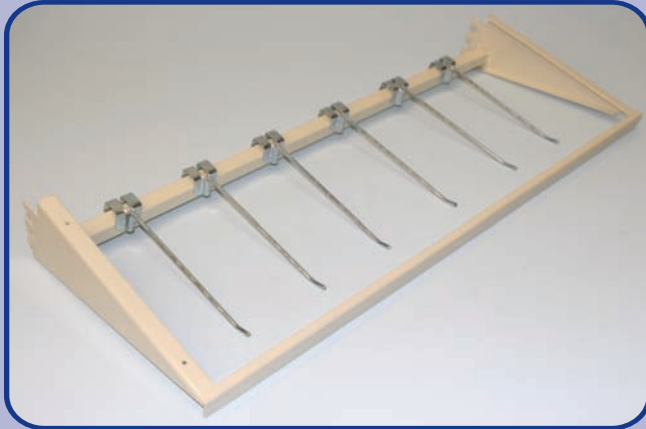

RETAIL SHELVING

ACCESSORIES:

TRACKING UTILITY BAR

914mm width x 305mm depth
 914mm width x 381mm depth
 914mm width x 457mm depth
 914mm width x 610mm depth

UTILITY BAR

Standard to suit gondola unit.

STEEL INFILL PANEL

To suit shelving units.

1219mm high
 2134mm high
 1525mm high
 2438mm high
 1829mm high

MELAMINE INFILL PANEL

SHELF BIN

914mm width x 305mm depth
 914mm width x 381mm depth
 914mm width x 457mm depth
 914mm width x 610mm depth

LIMITED COLOUR CHOICES AVAILABLE.

STEEL PEG PANEL

To suit shelving units.

1219mm high
 2134mm high
 1525mm high
 2438mm high
 1829mm high

MASONITE PEG PANEL

HEADER BOARD

To suit all shelving units.