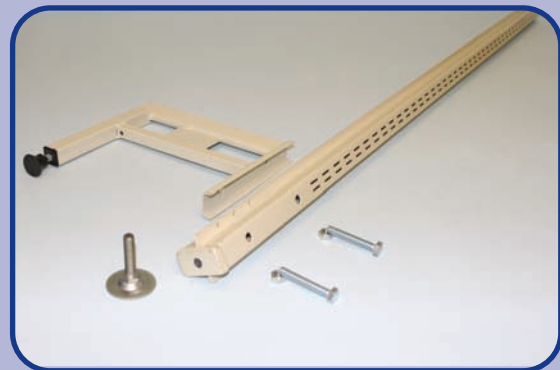

RETAIL SHELVING

ACCESSORIES:

SHELF – 914MM WIDE

Sizes:
152mm
229mm
305mm
381mm
457mm
533mm
610mm

Sizes:

152mm
229mm
305mm
381mm
457mm
533mm
610mm

STRAIGHT BRACKET

SLOPING BRACKET

CLIP IN SPACER

To fit
914mm unit.

Sizes:

Length:
914mm
1219mm
1525mm
1829mm
2134mm
2438mm

**STANDARD DUTY UPRIGHT
BOLT ON FOOT**

TOP COVER

To fit
914mm unit.

Sizes:

LIMITED COLOUR
CHOICES AVAILABLE.

Sizes:

Length:
914mm
1219mm
1525mm
1829mm
2134mm
2438mm
Base foot
size to
suit shelf.

**SINGLE SIDED DOUBLE SIDED
HEAVY DUTY UPRIGHTS**

BASE FOOT

305mm
381mm
457mm
533mm
610mm

Sizes:

Length:
914mm
1219mm
1525mm
1829mm
2134mm
2438mm
2743mm

WALLBAND

**HEAVY DUTY
UPRIGHT
ADJUSTER**

**STANDARD DUTY
UPRIGHT
ADJUSTER**