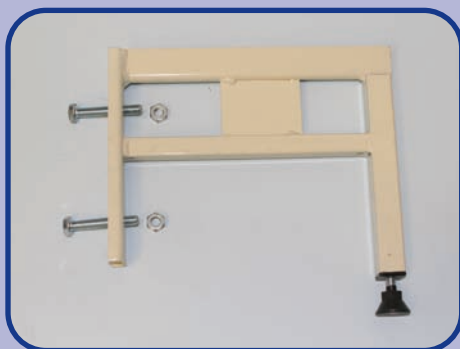

RETAIL SHELVING

ACCESSORIES:

SHELF – 914MM WIDE

Sizes:
152mm
229mm
305mm
381mm
457mm
533mm
610mm

Sizes:

152mm
229mm
305mm
381mm
457mm
533mm
610mm

STRAIGHT BRACKET

SLOPING BRACKET

CLIP IN SPACER

To fit
914mm unit.

Sizes:

Length:
914mm
1219mm
1525mm
1829mm
2134mm
2438mm

**STANDARD DUTY UPRIGHT
BOLT ON FOOT**

TOP COVER

To fit
914mm unit.

Sizes:

LIMITED COLOUR
CHOICES AVAILABLE.

Sizes:

Length:
914mm
1219mm
1525mm
1829mm
2134mm
2438mm
Base foot
size to
suit shelf.

**SINGLE SIDED DOUBLE SIDED
HEAVY DUTY UPRIGHTS**

BASE FOOT

305mm
381mm
457mm
533mm
610mm

Sizes:

Length:
914mm
1219mm
1525mm
1829mm
2134mm
2438mm
2743mm

WALLBAND

**HEAVY DUTY
UPRIGHT
ADJUSTER**

**STANDARD DUTY
UPRIGHT
ADJUSTER**