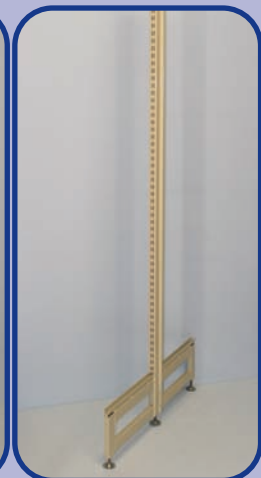

RETAIL SHELVING

ACCESSORIES:

SHELF – 914MM WIDE

Sizes:
152mm
229mm
305mm
381mm
457mm
533mm
610mm

Sizes:

152mm
229mm
305mm
381mm
457mm
533mm
610mm

STRAIGHT BRACKET

SLOPING BRACKET

CLIP IN SPACER

To fit
914mm unit.

Sizes:

Length:
914mm
1219mm
1525mm
1829mm
2134mm
2438mm

**STANDARD DUTY UPRIGHT
BOLT ON FOOT**

TOP COVER

To fit
914mm unit.

Sizes:

LIMITED COLOUR
CHOICES AVAILABLE.

Sizes:

Length:
914mm
1219mm
1525mm
1829mm
2134mm
2438mm
Base foot
size to
suit shelf.

**SINGLE SIDED DOUBLE SIDED
HEAVY DUTY UPRIGHTS**

BASE FOOT

305mm
381mm
457mm
533mm
610mm

Sizes:

Length:
914mm
1219mm
1525mm
1829mm
2134mm
2438mm
2743mm

WALLBAND

**HEAVY DUTY
UPRIGHT
ADJUSTER**

**STANDARD DUTY
UPRIGHT
ADJUSTER**