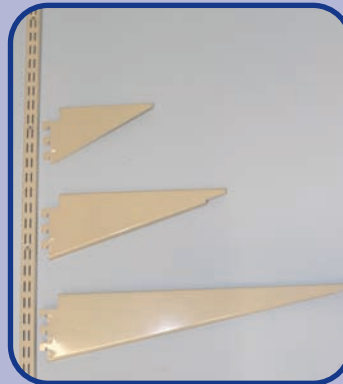

RETAIL SHELVING

ACCESSORIES:

SHELF – 914MM WIDE

Sizes:
152mm
229mm
305mm
381mm
457mm
533mm
610mm

Sizes:

152mm
229mm
305mm
381mm
457mm
533mm
610mm

STRAIGHT BRACKET

SLOPING BRACKET

CLIP IN SPACER

To fit
914mm unit.

Sizes:

Length:
914mm
1219mm
1525mm
1829mm
2134mm
2438mm

**STANDARD DUTY UPRIGHT
BOLT ON FOOT**

TOP COVER

To fit
914mm unit.

Sizes:

LIMITED COLOUR
CHOICES AVAILABLE.

Sizes:

Length:
914mm
1219mm
1525mm
1829mm
2134mm
2438mm
Base foot
size to
suit shelf.

**SINGLE SIDED DOUBLE SIDED
HEAVY DUTY UPRIGHTS**

BASE FOOT

305mm
381mm
457mm
533mm
610mm

Sizes:

Length:
914mm
1219mm
1525mm
1829mm
2134mm
2438mm
2743mm

WALLBAND

**HEAVY DUTY
UPRIGHT
ADJUSTER**

**STANDARD DUTY
UPRIGHT
ADJUSTER**