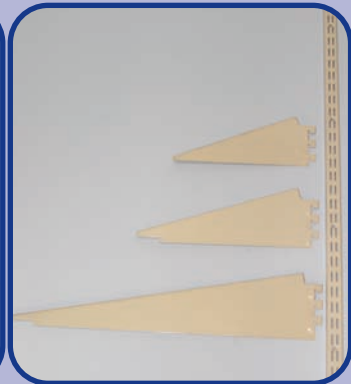

RETAIL SHELVING

ACCESSORIES:

SHELF – 914MM WIDE

Sizes:
152mm
229mm
305mm
381mm
457mm
533mm
610mm

Sizes:

152mm
229mm
305mm
381mm
457mm
533mm
610mm

STRAIGHT BRACKET

SLOPING BRACKET

CLIP IN SPACER

To fit
914mm unit.

Sizes:

Length:
914mm
1219mm
1525mm
1829mm
2134mm
2438mm

**STANDARD DUTY UPRIGHT
BOLT ON FOOT**

TOP COVER

To fit
914mm unit.

Sizes:

LIMITED COLOUR
CHOICES AVAILABLE.

Sizes:

Length:
914mm
1219mm
1525mm
1829mm
2134mm
2438mm
Base foot
size to
suit shelf.

**SINGLE SIDED DOUBLE SIDED
HEAVY DUTY UPRIGHTS**

BASE FOOT

305mm
381mm
457mm
533mm
610mm

Sizes:

Length:
914mm
1219mm
1525mm
1829mm
2134mm
2438mm
2743mm

WALLBAND

**HEAVY DUTY
UPRIGHT
ADJUSTER**

**STANDARD DUTY
UPRIGHT
ADJUSTER**