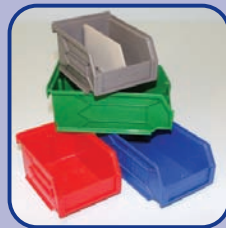

STORE BINS

STORE BIN WITH LOUVRE PANEL IN GONDLA

SINGLE AND DOUBLE SIDED LOUVRE PANEL STAND WITH BINS

STORE BIN #1

Sizes:
105mm x 135mm long x 70mm high.

STANDARD COLOUR CHOICES AVAILABLE.

Sizes:
105mm wide x 185mm long x 70mm deep.

STORE BIN #3

Sizes:
140mm wide x 275mm long x 120mm deep.

Sizes:
205mm wide x 380mm long x 170mm deep.

WAX BIN #3

Sizes:
150mm wide x 300mm long x 105mm deep.

STORE BINS #5

Sizes:
420mm wide x 380mm long x 170mm deep.

WAX BIN #4

Sizes:
100mm wide x 300mm long x 105mm deep.