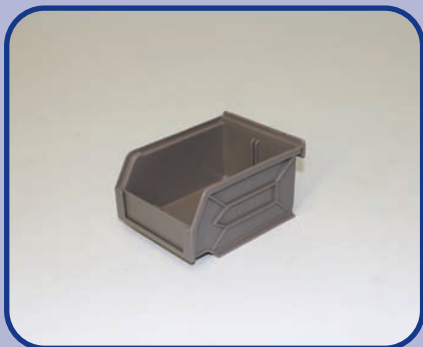

STORE BINS

STORE BIN WITH LOUVRE PANEL IN GONDLA

SINGLE AND DOUBLE SIDED LOUVRE PANEL STAND WITH BINS

STORE BIN #1

Sizes:
105mm x 135mm long x 70mm high.

STANDARD COLOUR CHOICES AVAILABLE.

Sizes:
105mm wide x 185mm long x 70mm deep.

STORE BIN #3

Sizes:
140mm wide x 275mm long x 120mm deep.

Sizes:
205mm wide x 380mm long x 170mm deep.

WAX BIN #3

Sizes:
150mm wide x 300mm long x 105mm deep.

STORE BINS #5

Sizes:
420mm wide x 380mm long x 170mm deep.

WAX BIN #4

Sizes:
100mm wide x 300mm long x 105mm deep.