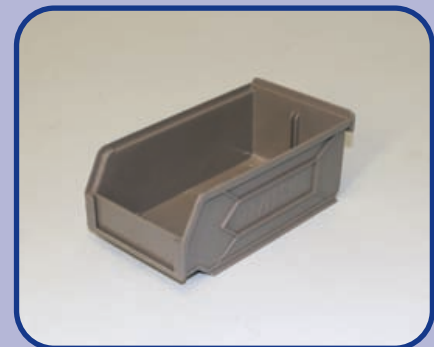

STORE BINS

STORE BIN WITH LOUVRE PANEL IN GONDLA

SINGLE AND DOUBLE SIDED LOUVRE PANEL STAND WITH BINS

STORE BIN #1

Sizes:
105mm x 135mm long x 70mm high.

STANDARD COLOUR CHOICES AVAILABLE.

Sizes:
105mm wide x 185mm long x 70mm deep.

STORE BIN #3

Sizes:
140mm wide x 275mm long x 120mm deep.

Sizes:
205mm wide x 380mm long x 170mm deep.

WAX BIN #3

Sizes:
150mm wide x 300mm long x 105mm deep.

STORE BINS #5

Sizes:
420mm wide x 380mm long x 170mm deep.

WAX BIN #4

Sizes:
100mm wide x 300mm long x 105mm deep.