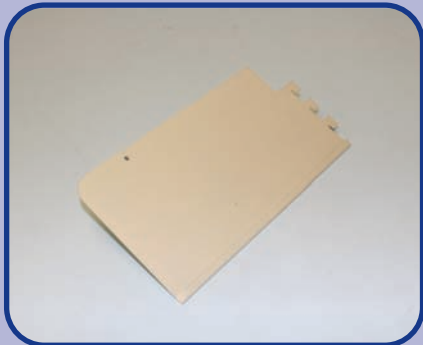

LIBRARY SHELVING

MAGAZINE UNIT LIBRARY SHELVING

ACCESSORIES:

SHELF

Sizes:
 152mm x 914mm
 229mm x 914mm
 305mm x 914mm
 381mm x 914mm
 457mm x 914mm

Sizes:

Height
 1219mm
 1525mm
 1829mm
 2134mm

STANDARD COLOUR CHOICES AVAILABLE.

SINGLE OR DOUBLE SIDED UPRIGHT

SHELF BRACKETS BOOK ENDS

152mm
 229mm
 305mm
 381mm
 457mm

LIBRARY ACCESSORIES ALSO AVAILABLE:

- Mobile Shelving
- Kick Step
- Book Trolleys
- Cabinets
- Aisle Markers
- Index Dividers
- Label Holders
- Lockers
- Waste Paper Bins
- Mobile Steps
- Cabinets

Standard

HEADER BOARD

Size to suit unit.

Sizes:

305mm x 914mm
 381mm x 914mm
 457mm x 914mm
 610mm x 914mm

SPINE DIVIDER ON REQUEST

MAGAZINE SHELF