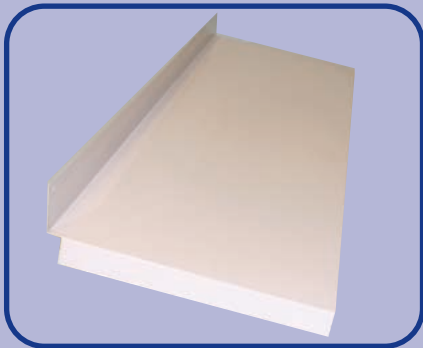

LIBRARY SHELVING

MAGAZINE UNIT LIBRARY SHELVING

ACCESSORIES:

SHELF

Sizes:
 152mm x 914mm
 229mm x 914mm
 305mm x 914mm
 381mm x 914mm
 457mm x 914mm

Sizes:

Height
 1219mm
 1525mm
 1829mm
 2134mm

STANDARD COLOUR CHOICES AVAILABLE.

SINGLE OR DOUBLE SIDED UPRIGHT

SHELF BRACKETS BOOK ENDS

152mm
 229mm
 305mm
 381mm
 457mm

LIBRARY ACCESSORIES ALSO AVAILABLE:

- Mobile Shelving
- Kick Step
- Book Trolleys
- Cabinets
- Aisle Markers
- Index Dividers
- Label Holders
- Lockers
- Waste Paper Bins
- Mobile Steps
- Cabinets

Standard

HEADER BOARD

Size to suit unit.

Sizes:

305mm x 914mm
 381mm x 914mm
 457mm x 914mm
 610mm x 914mm

SPINE DIVIDER ON REQUEST

MAGAZINE SHELF