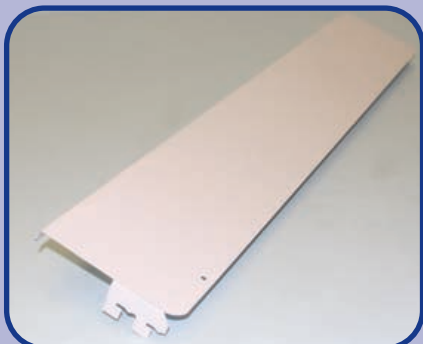

LIBRARY SHELVING

MAGAZINE UNIT LIBRARY SHELVING

ACCESSORIES:

SHELF

Sizes:
 152mm x 914mm
 229mm x 914mm
 305mm x 914mm
 381mm x 914mm
 457mm x 914mm

Sizes:

Height
 1219mm
 1525mm
 1829mm
 2134mm

STANDARD COLOUR CHOICES AVAILABLE.

SINGLE OR DOUBLE SIDED UPRIGHT

SHELF BRACKETS BOOK ENDS

152mm
 229mm
 305mm
 381mm
 457mm

LIBRARY ACCESSORIES ALSO AVAILABLE:

- Mobile Shelving
- Kick Step
- Book Trolleys
- Cabinets
- Aisle Markers
- Index Dividers
- Label Holders
- Lockers
- Waste Paper Bins
- Mobile Steps
- Cabinets

Standard

HEADER BOARD

Size to suit unit.

Sizes:

305mm x 914mm
 381mm x 914mm
 457mm x 914mm
 610mm x 914mm

SPINE DIVIDER ON REQUEST

MAGAZINE SHELF