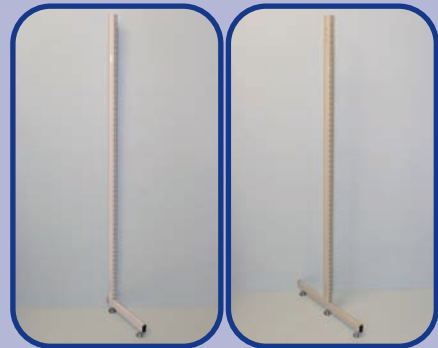

LIBRARY SHELVING

MAGAZINE UNIT LIBRARY SHELVING

ACCESSORIES:

SHELF

Sizes:
 152mm x 914mm
 229mm x 914mm
 305mm x 914mm
 381mm x 914mm
 457mm x 914mm

Sizes:

Height
 1219mm
 1525mm
 1829mm
 2134mm

STANDARD COLOUR CHOICES AVAILABLE.

SINGLE OR DOUBLE SIDED UPRIGHT

SHELF BRACKETS BOOK ENDS

152mm
 229mm
 305mm
 381mm
 457mm

LIBRARY ACCESSORIES ALSO AVAILABLE:

- Mobile Shelving
- Kick Step
- Book Trolleys
- Cabinets
- Aisle Markers
- Index Dividers
- Label Holders
- Lockers
- Waste Paper Bins
- Mobile Steps
- Cabinets

Standard

HEADER BOARD

Size to suit unit.

Sizes:

305mm x 914mm
 381mm x 914mm
 457mm x 914mm
 610mm x 914mm

SPINE DIVIDER ON REQUEST

MAGAZINE SHELF